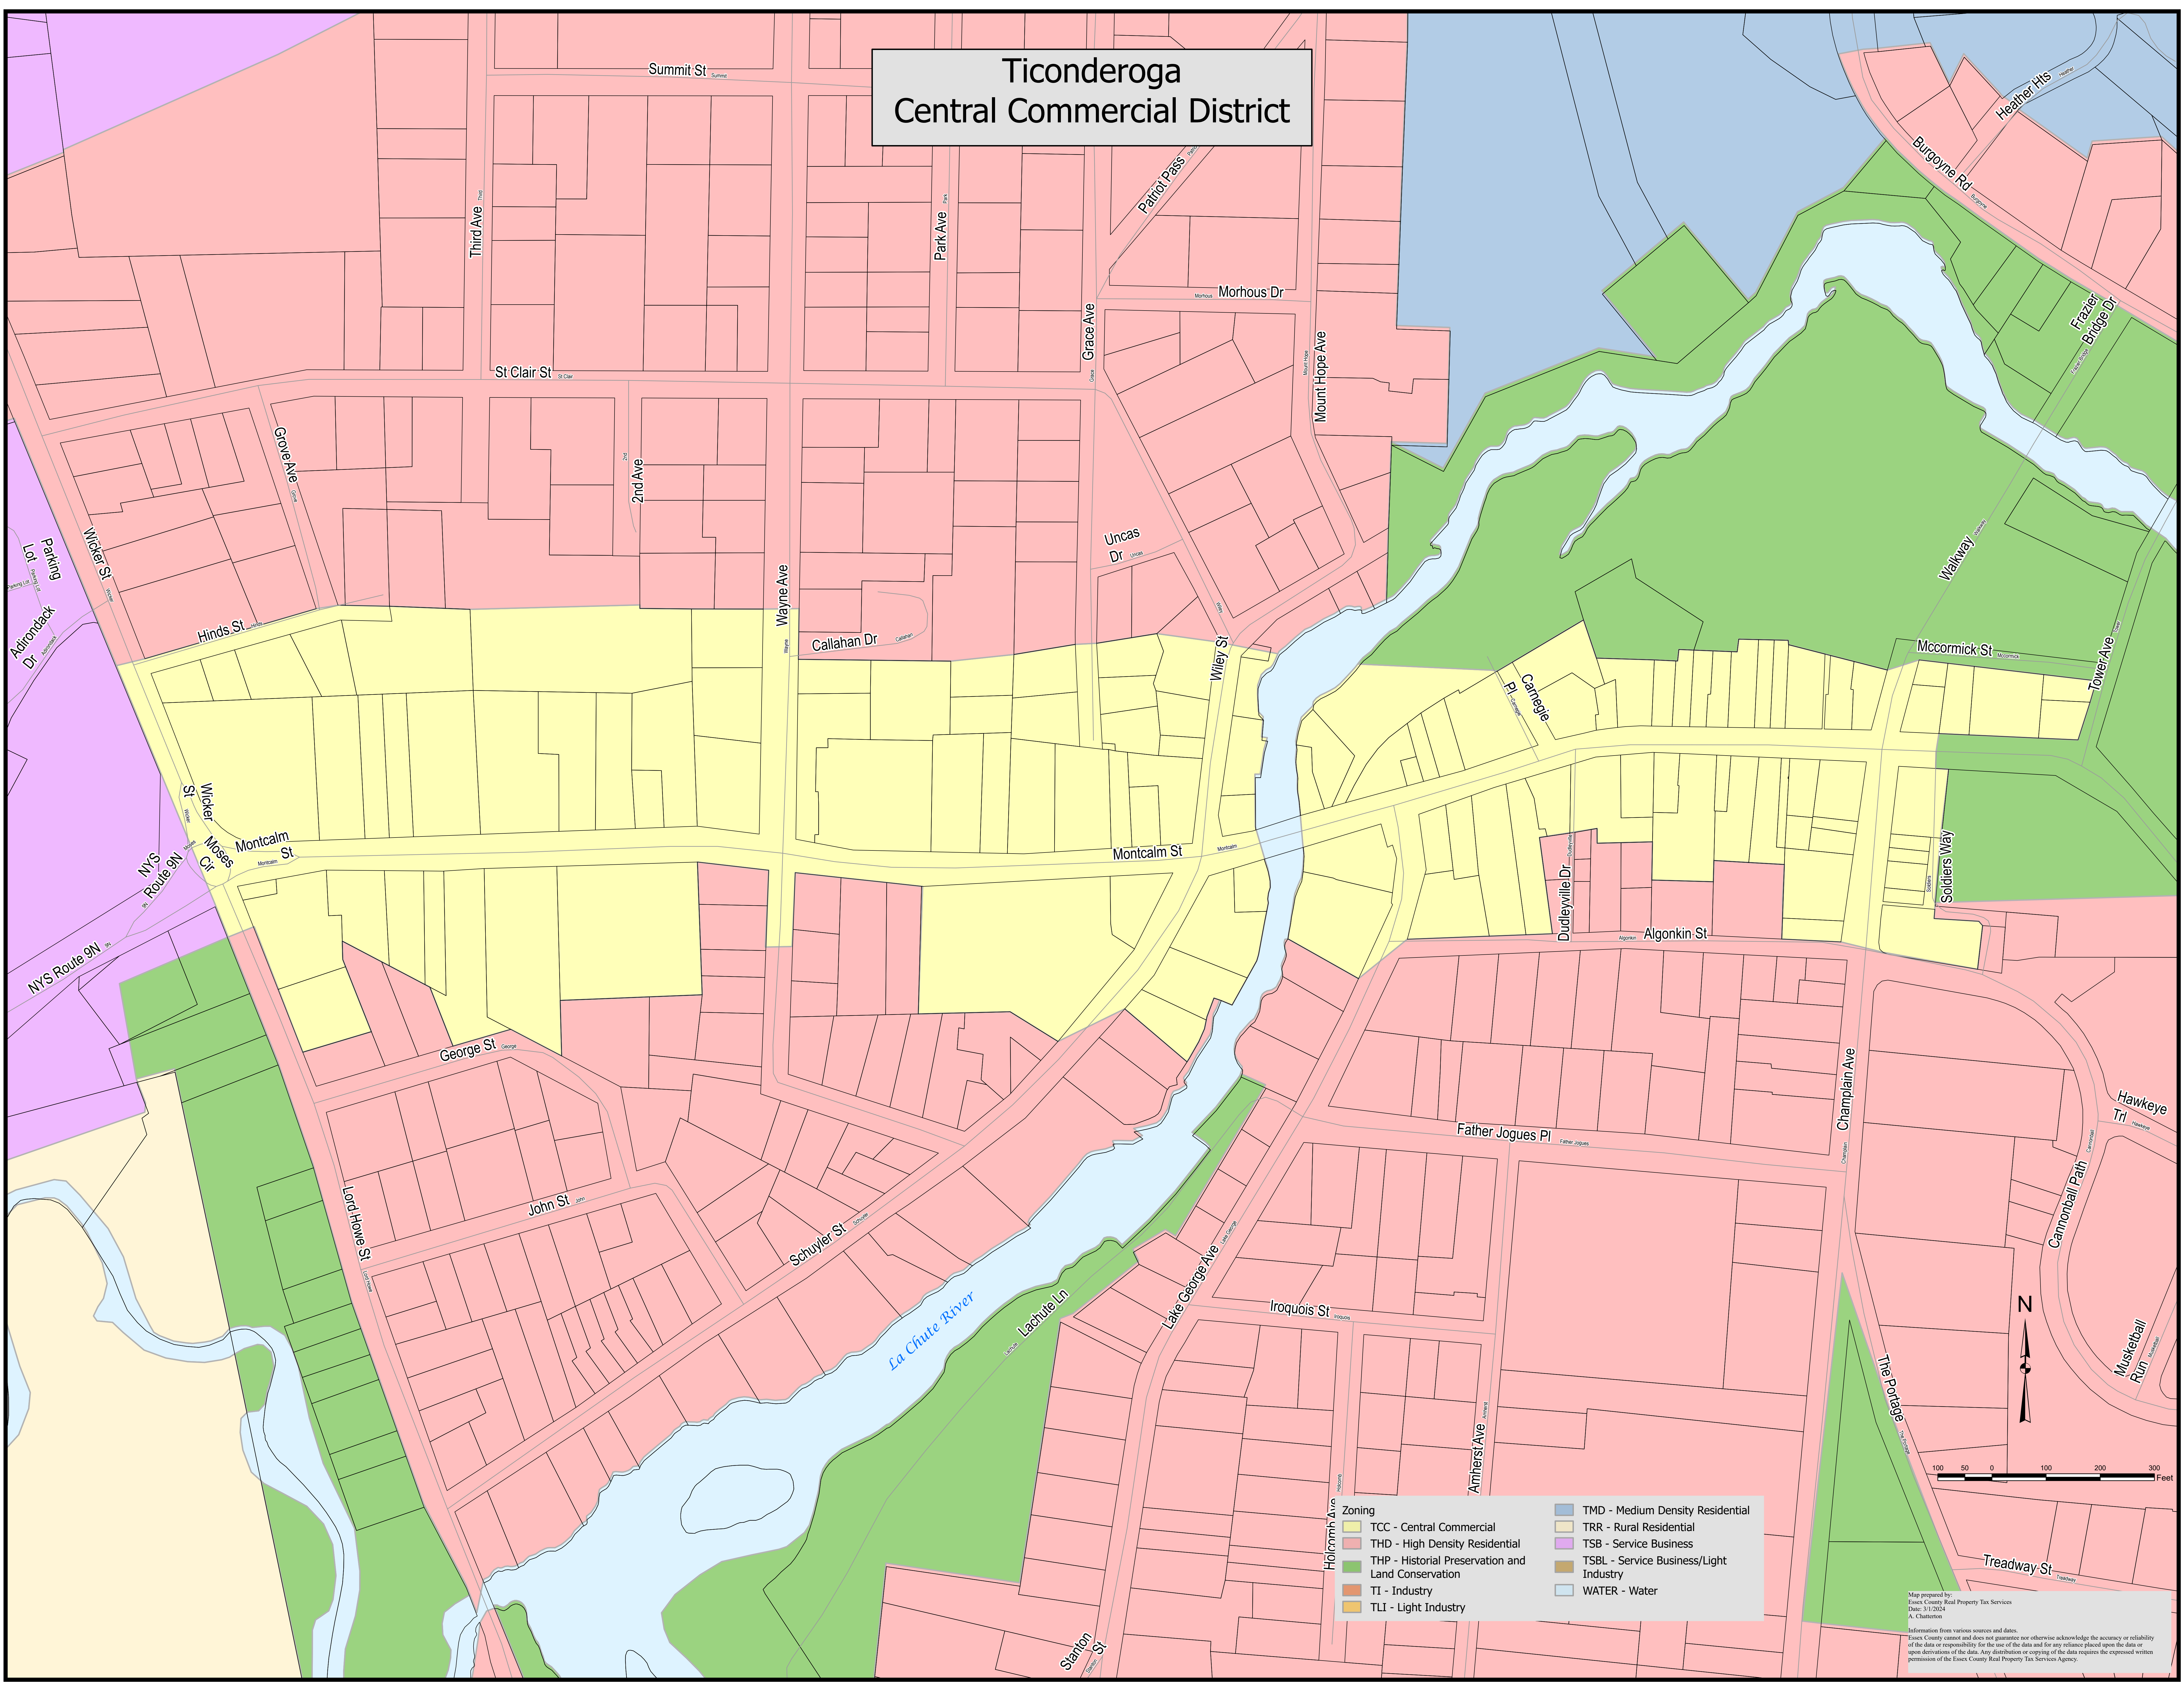

Ticonderoga Central Commercial District

Zoning		WATER - Water	
	TCC - Central Commercial		WATER - Water
	THD - High Density Residential		
	THP - Historical Preservation and Land Conservation		
	TI - Industry		
	TLI - Light Industry		
	TMD - Medium Density Residential		
	TRR - Rural Residential		
	TSB - Service Business		
	TSBL - Service Business/Light Industry